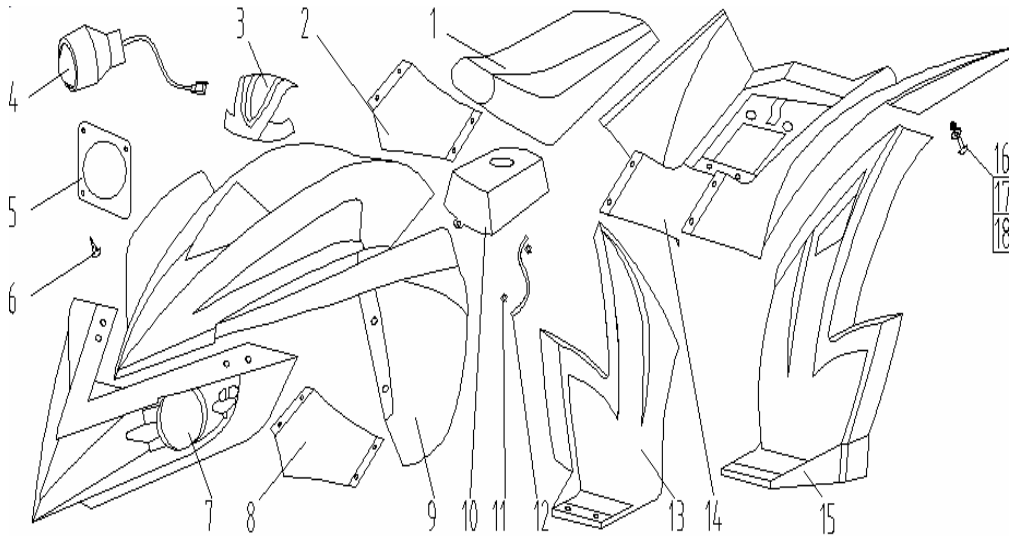

7 FENDER

REF. No.	PART No.	DESCRIPTION	Q'TY
ATV57A-7-1	MDL172-710000	Seat	1
ATV57A-7-2	MDL172-721810	dust brace®	1
ATV57A-7-3	MDL172-721700	Instrument Cap	1
ATV57A-7-4	MDL172-621000	Front Head Light	2
ATV57A-7-5	MDL172-154000	Front Head Light plate	2
ATV57A-7-6	918450-040012	Screw	20
ATV57A-7-7	MDL172-721100	Front Panel	1
ATV57A-7-8	MDL172-721820	dust brace (left)	1
ATV57A-7-9	MDL172-721200	Front Fender	1
ATV57A-7-10	MDL172-331000	Gas Tank	1
ATV57A-7-11	MDL172-760085	Hose Clamp	2
ATV57A-7-12	MDL172-331100	Fuel Hose	1
ATV57A-7-13	MDL172-721510	Foot Pedal ®	1
ATV57A-7-14	MDL172-721300	Rear Fender	1
ATV57A-7-15	MDL172-721520	Foot Pedal (left)	1
ATV57A-7-16	908180-060020	Screw	25
ATV57A-7-17	MDL172-860618	Rubber Washer	25
ATV57A-7-18	926177-060000	Nut	17