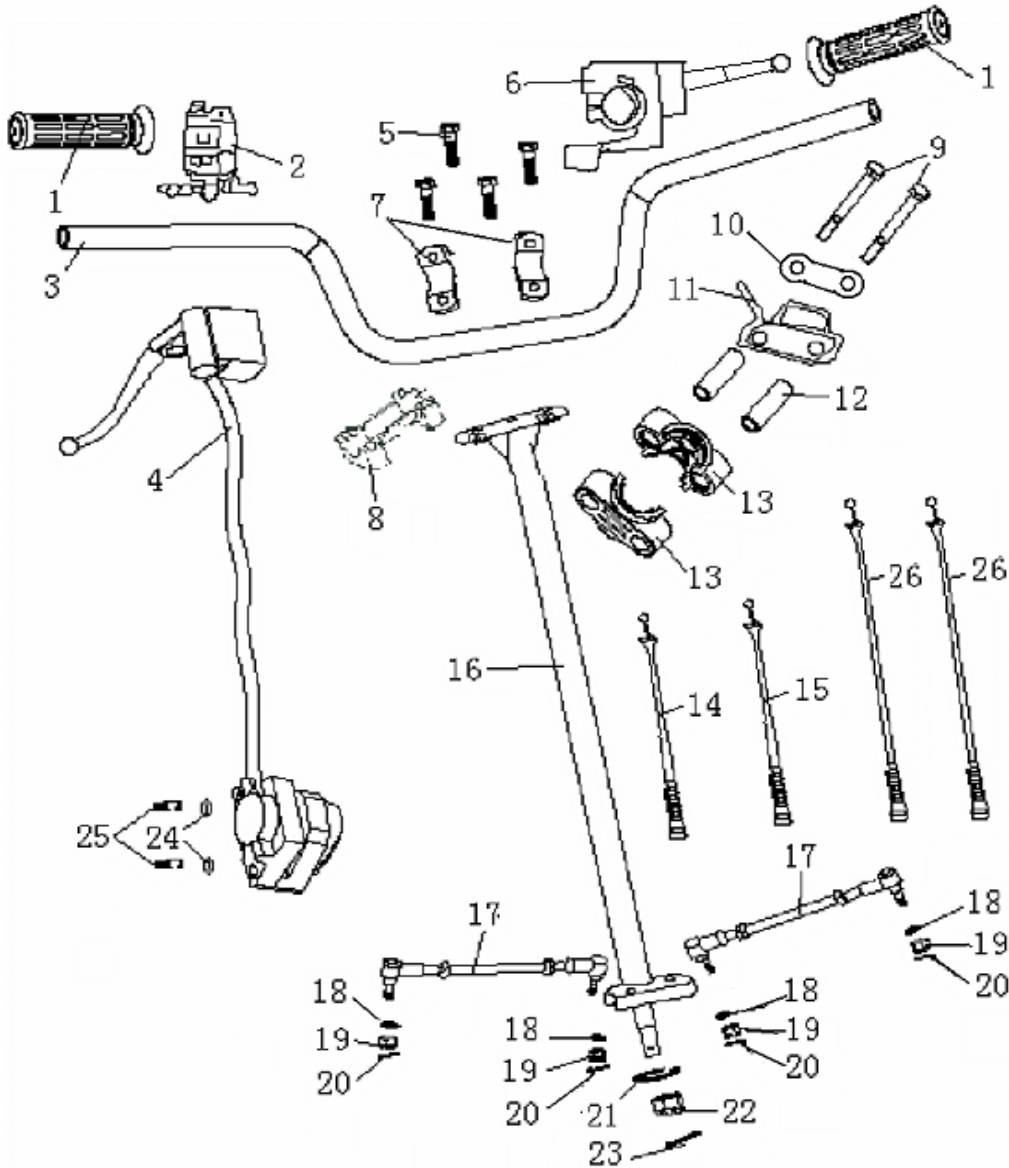

2 STEERONG PARTS

REF. No.	PART NO.	DESCRIPTION	Q'TY
ATV57A-2-1	MDL172-572000	Flangle Bar Cap.	2
ATV57A-2-2	MDL172-637000	Function Switch	1
ATV57A-2-3	MDL172-571000	Flandle Bar	1
ATV57A-2-4	MDL172-561000	Braking System	1
ATV57A-2-5	915789-080050	Bolt	4
ATV57A-2-6	MDL172-231000	Throttle Switch	1
ATV57A-2-7	MDL172-571100	HANDLEBAR CLAMP TOP	2
ATV57A-2-8	MDL172-571200	HANDLEBAR CLAMP BOTTOM	1
ATV57A-2-9	915782-080055	Bolt	2
ATV57A-2-10	MDL172-572400	Stanch flske	1
ATV57A-2-11	MDL172-572300	Wire Clamp	1
ATV57A-2-12	MDL172-572200	Sleeve Bush	2
ATV57A-2-13	MDL172-572100	Rubber Clamp	2
ATV57A-2-14	MDL172-581000	Throttle Cable	1
ATV57A-2-15	MDL172-582000	Choke Cable (may choose)	1
ATV57A-2-16	MDL172-130000	Steering Shaft Assy	1
ATV57A-2-17	MDL172-576000	Steering Tie-rod	2
ATV57A-2-18	989300-100000	washer	4
ATV57A-2-19	929457-101000	Slotted Nut	4
ATV57A-2-20	909100-250025	Cotter Pin	4
ATV57A-2-21	989710-100000	Washer	1
ATV57A-2-22	926187-101000	Flange Nut	1
ATV57A-2-23	909100-250025	Cotter Pin	1
ATV57A-2-24	989300-080000	Washer	2
ATV57A-2-25	915789-080025	Flange Bolt	2