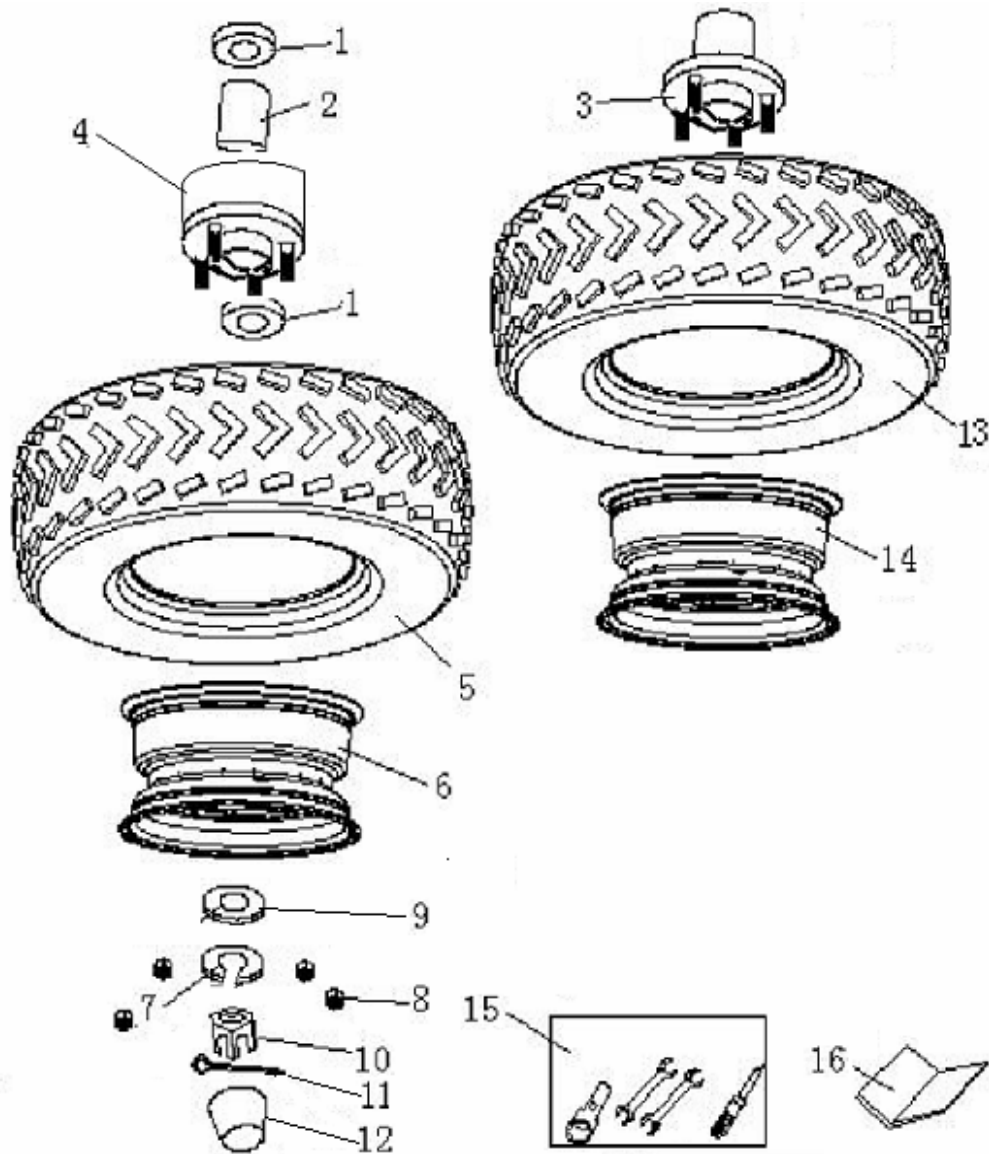

6 TYRE

REF. No.	PART No.	DESCRIPTION	Q'TY
ATV57A-6-1	942760-6003	Bearing Ball DBL Seal	4
ATV57A-6-2	MDL172-513200	Sleeve Bush	2
ATV57A-6-3	MDL172-523000	Rear Rim Seat	2
ATV57A-6-4	MDL172-513100	Front Rim Seat	2
ATV57A-6-5	MDL172-511100	Front Tyre(grain may choose)	2
ATV57A-6-6	MDL172-511200	Front Rim	2
ATV57A-6-7	989300-200000	washer	2
ATV57A-6-8	926187-080000	Flange Lock Nut	16
ATV57A-6-9	989710-204804	washer	2
ATV57A-6-10	929457-202000	Slotted Nut	2
ATV57A-6-11	909100-250025	Cotter Pin	2
ATV57A-6-12	MDL172-525000	Dust Cover	2
ATV57A-6-13	MDL172-521100	Rear Tyre(grain may choose)	2
ATV57A-6-14	MDL172-521200	Rear Rim	2
ATV57A-6-15	MDL172-830000	Tool Kit	1
ATV57A-6-16	MDL172-840000	Owners Manual	1