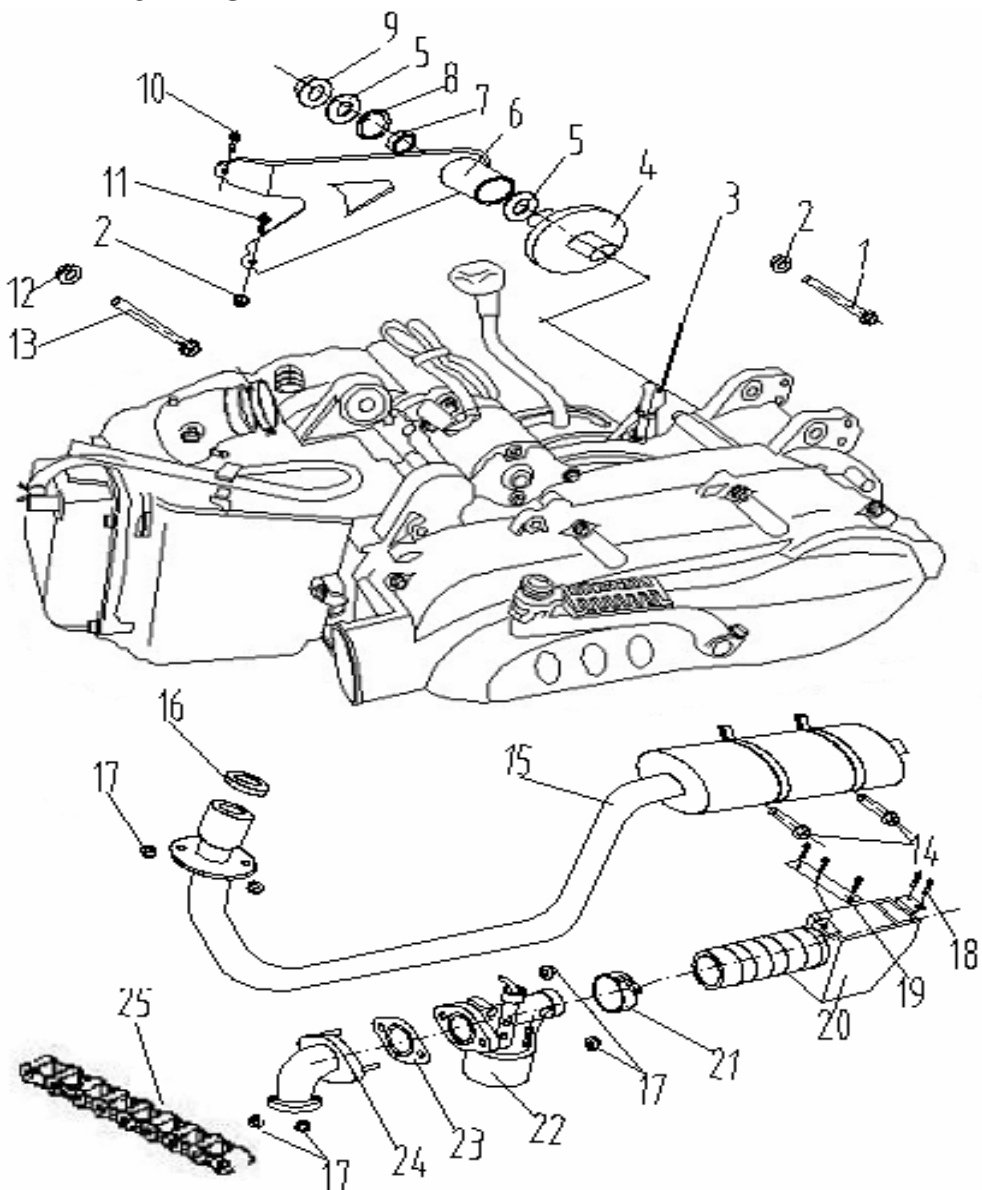

3 ENGINE

REF. No.	PART No.	DESCRIPTION	Q'TY
ATV57A-3-1	915789-080110	Flange Bolt	1
ATV57A-3-2	926187-080000	Flange Lock Nut	2
ATV57A-3-3	MDL172-210000	Engine	1
ATV57A-3-4	MDL172-220000	Engine Sprocket	1
ATV57A-3-5	989710-170000	Washer	1
ATV57A-3-6	MDL172-152000	engine connect shelf	1
ATV57A-3-7	942760-6203RS	Bearing Ball DBL Seal	2
ATV57A-3-8	968932-400000	circel	1
ATV57A-3-9	926187-162000	Flange Lock Nut	1
ATV57A-3-10	915789-080040	Flange Bolt	1
ATV57A-3-11	915789-080060	Flange Bolt	1
ATV57A-3-12	926187-080000	Flange Lock Nut	1
ATV57A-3-13	915789-101180	Flange Bolt	1
ATV57A-3-14	915789-080020	Flange Bolt	2
ATV57A-3-15	MDL172-311000	Exhaust Pipe	1
ATV57A-3-16	MDL172-312000	exhaust sealing	1
ATV57A-3-17	926187-060000	Flange Lock Nut	6
ATV57A-3-18	915789-060020	Flange Bolt	5
ATV57A-3-19	MDL172-153000	Air-cleaner plate	1
ATV57A-3-20	MDL172-321000	Air-cleaner	1
ATV57A-3-21	MDL172-322000	Air-cleaner Clamp	1
ATV57A-3-22	MDL172-281000	Carburetor	1
ATV57A-3-23	MDL172-231000	Bakelite Washer	1
ATV57A-3-24	MDL172-232000	Joint Carburetor	1
ATV57A-3-25	530-1-76	Chain	1