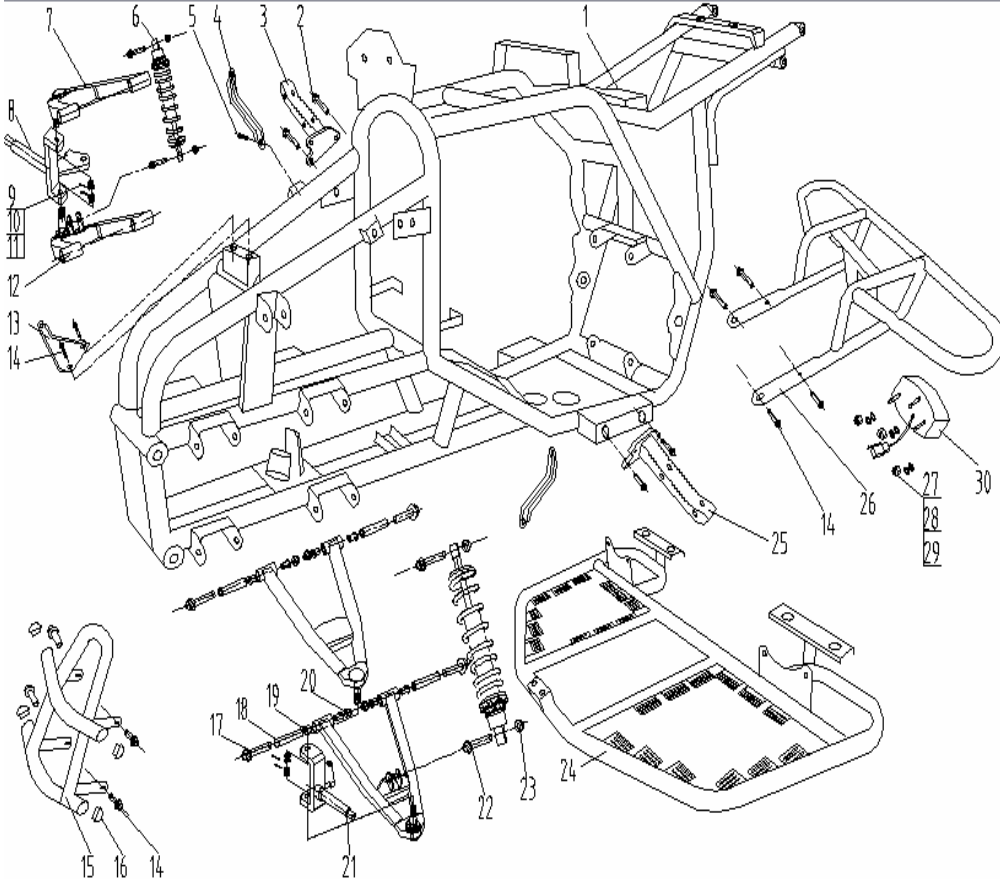

Seaseng Inc.
2019 Business Parkway
Ontaris, CA 91761

Parts Catalog
Frame Assembly
ATV57A(GA017-2)

ATV DIIAGRAM AMNUAL PARTS CATALOG

Copyright 2007 Seaseng Inc.

CHASSIS

REF. No.	PART No.	DESCRIPTION	Q'TY
ATV57A-1-1	MDL172-120000	Frame Comp.	1
ATV57A-1-2	915789-121025	Flange Bolt	6
ATV57A-1-3	MDL172-161000	Pedal brace right	1
ATV57A-1-4	MDL172-165001	Duster bracket	2
ATV57A-1-5	915789-060016	Flange Bolt	6
ATV57A-1-6	MDL172-540000	Front Shock Absorber (may choose)	2
ATV57A-1-7	MDL172-141100	Upper Rocker Pin	2
ATV57A-1-8	MDL172-531000	Steering Knuckle Pin (R)	1
ATV57A-1-9	989300-140000	Washer	4
ATV57A-1-10	929457-142000	Slotted Nut	4
ATV57A-1-11	909100-250025	Cotter Pin	4
ATV57A-1-12	MDL172-141200	Lower Rocker Pin	2
ATV57A-1-13	MDL172-164000	Panel bracket	1
ATV57A-1-14	915789-080016	Flange Bolt	6
ATV57A-1-15	MDL172-170000	BUMPER (may choose)	1
ATV57A-1-16	MDL172-861000	Stem	2
ATV57A-1-17	915789-101080	Flange Bolt	8
ATV57A-1-18	MDL172-141110	Fork Axle Sheath	8
ATV57A-1-19	MDL172-141120	Brace covering	16
ATV57A-1-20	926187-101000	Flange Nut	8
ATV57A-1-21	MDL172-532000	Steering Knuckle Pin (L)	1
ATV57A-1-22	915789-101045	Flange Bolt	4
ATV57A-1-23	926187-101000	Flange Nut	4
ATV57A-1-24	MDL172-163000	Pedal protect	1
ATV57A-1-25	MDL172-162000	Pedal brace lift	1
ATV57A-1-26	MDL172-182000	Rear shelf	1
ATV57A-1-27	MDL172-860618	Rubber Washer	6
ATV57A-1-28	989300-060000	Washer	3
ATV57A-1-29	926170-060000	Bolt	3
ATV57A-1-30	MDL172-622000	Rear light	1