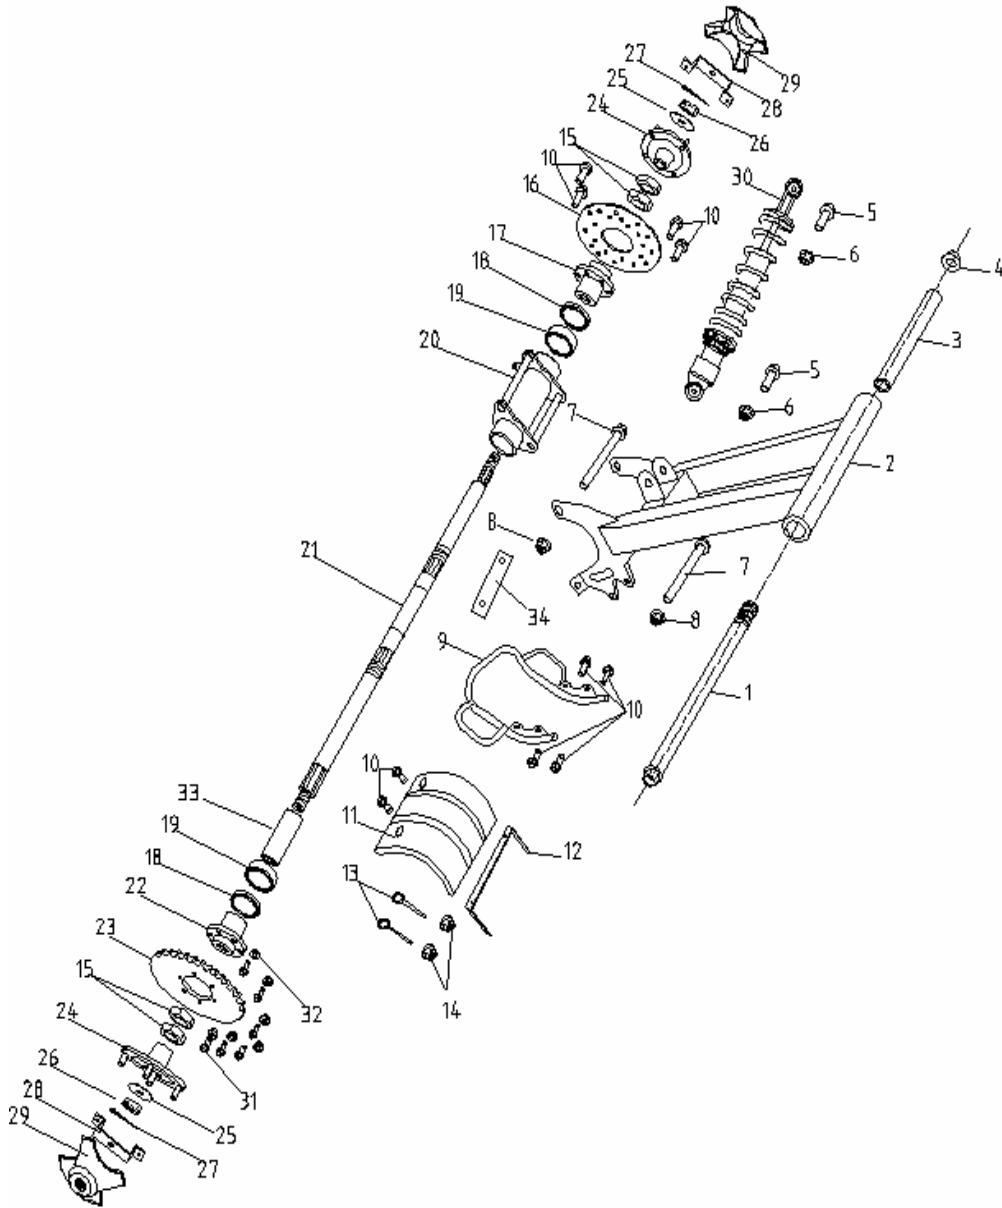

4 AXLE

REF. No.	PART NO.	DESCRIPTION	Q'TY
ATV57A-4-1	915789-142280	Rear Axle	1
ATV57A-4-2	MDL172-191000	Rear Fork	1
ATV57A-4-3	MDL172-192000	Bush	1
ATV57A-4-4	926187-142000	Flange Lock Nut	1
ATV57A-4-5	915789-101050	Flange Bolt	2
ATV57A-4-6	926187-101000	Flange Lock Nut	2
ATV57A-4-7	915789-121160	Flange Bolt	2
ATV57A-4-8	926187-121000	Flange Lock Nut	2
ATV57A-4-9	MDL172-193000	Drive Sprocket Shield (Lower)	1
ATV57A-4-10	915789-080016	Flange Bolt	10
ATV57A-4-11	MDL172-194100	Drive Sprocket Shield (Higher)	1
ATV57A-4-12	MDL172-194200	bracket	1
ATV57A-4-13	MDL172-195090	Adjust Bolt	2
ATV57A-4-14	928891-080000	Lock Nut	2
ATV57A-4-15	926170-332000	Nut	4
ATV57A-4-16	MDL172-562100	Disc Brake	1
ATV57A-4-17	MDL172-562200	Disc Brake Seat	1
ATV57A-4-18	13871-624507	Oil Seal	2
ATV57A-4-19	942760-6007RS	Bearing Ball DBL Seal	2
ATV57A-4-20	MDL172-462100	Rear Axle Block	1
ATV57A-4-21	MDL172-461000	Rear Axle	1
ATV57A-4-22	MDL172-472000	Drive Sprocket Seat	1
ATV57A-4-23	MDL172-471000	Drive Sprocket	1
ATV57A-4-24	MDL172-523000	Rear Rim Seat	2
ATV57A-4-25	989710-204804	washer	2
ATV57A-4-26	929457-202000	Slotted Nut	2
ATV57A-4-27	909100-350040	Cotter Pin	2
ATV57A-4-28	MDL172-524000	Dust Cover Seat	2
ATV57A-4-29	MDL172-525000	Dust Cover	2
ATV57A-4-30	MDL172-550000	Rear Shock Absorber (may choose)	1
ATV57A-4-31	915789-080030	Flange Bolt	6
ATV57A-4-32	926187-080000	Flange Lock Nut	6
ATV57A-4-33	MDL172-462200	Rear Axle Bush	1
ATV57A-4-34	MDL172-196000	Rear plate	1