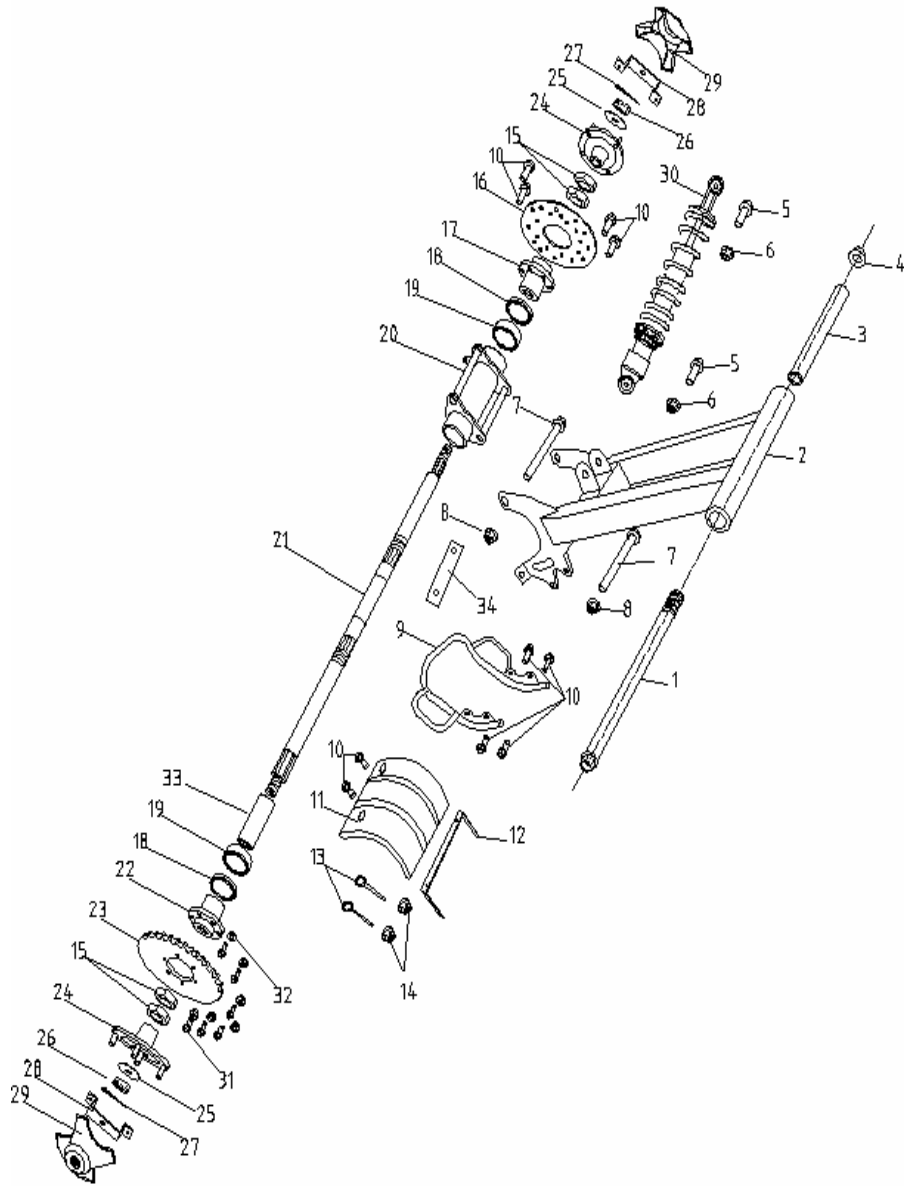

4 AXLE

REF. No.	PART NO.	DESCRIPTION	Q'TY
ATV74-4-1	915789-142280	Rear Axle	1
ATV74-4-2	MDL074-191000	Rear Fork	1
ATV74-4-3	MDL074-192000	Bush	1
ATV74-4-4	926187-142000	Flange Lock Nut	1
ATV74-4-5	915789-101050	Flange Bolt	2
ATV74-4-6	926187-101000	Flange Lock Nut	2
ATV74-4-7	915789-121160	Flange Bolt	2
ATV74-4-8	926187-121000	Flange Lock Nut	2
ATV74-4-9	MDL074-193000	Drive Sprocket Shield (Lower)	1
ATV74-4-10	915789-080016	Flange Bolt	10
ATV74-4-11	MDL074-194100	Drive Sprocket Shield (Higher)	1
ATV74-4-12	MDL074-194200	bracket	1
ATV74-4-13	MDL074-195090	Adjust Bolt	2
ATV74-4-14	928891-080000	Lock Nut	2
ATV74-4-15	926170-332000	Nut	4
ATV74-4-16	MDL074-562100	Disc Brake	1
ATV74-4-17	MDL074-562200	Disc Brake Seat	1
ATV74-4-18	13871-624507	Oil Seal	2
ATV74-4-19	942760-6007RS	Bearing Ball DBL Seal	2
ATV74-4-20	MDL074-462100	Rear Axle Block	1
ATV74-4-21	MDL074-461000	Rear Axle	1
ATV74-4-22	MDL074-472000	Drive Sprocket Seat	1
ATV74-4-23	MDL074-471000	Drive Sprocket	1
ATV74-4-24	MDL074-523000	Rear Rim Seat	2
ATV74-4-25	989710-204804	washer	2
ATV74-4-26	929457-202000	Slotted Nut	2
ATV74-4-27	909100-350040	Cotter Pin	2
ATV74-4-28	MDL074-524000	Dust Cover Seat	2
ATV74-4-29	MDL074-525000	Dust Cover	2
ATV74-4-30	MDL074-550000	Rear Shock Absorber (may choose)	1
ATV74-4-31	915789-080030	Flange Bolt	6
ATV74-4-32	926187-080000	Flange Lock Nut	6
ATV74-4-33	MDL074-462200	Rear Axle Bush	1
ATV74-4-34	MDL074-196000	Rear plate	1