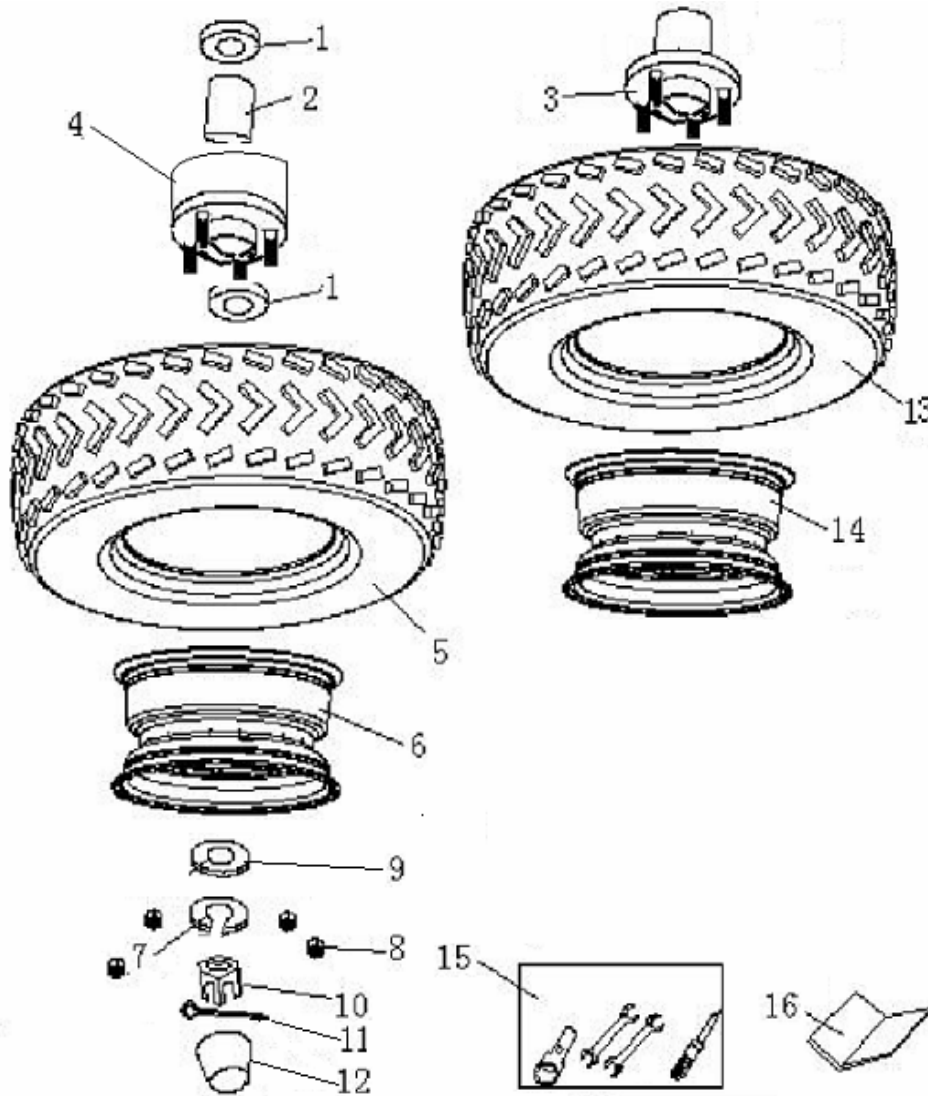

6 TYRE

REF. No.	PART No.	DESCRIPTION	Q'TY
ATV74-6-1	942760-6003Z	Bearing Ball DBL Seal	4
ATV74-6-2	MDL074-513200	Sleeve Bush	2
ATV74-6-3	MDL074-523000	Rear Rim Seat	2
ATV74-6-4	MDL074-513100	Front Rim Seat	2
ATV74-6-5	MDL074-511100	Front Tyre(grain may choose)	2
ATV74-6-6	MDL074-511200	Front Rim	2
ATV74-6-7	989300-200000	washer	2
ATV74-6-8	926187-080000	Flange Lock Nut	16
ATV74-6-9	989710-204804	washer	2
ATV74-6-10	929457-202000	Slotted Nut	2
ATV74-6-11	909100-250025	Cotter Pin	2
ATV74-6-12	MDL074-525000	Dust Cover	2
ATV74-6-13	MDL074-521100	Rear Tyre(grain may choose)	2
ATV74-6-14	MDL074-521200	Rear Rim	2
ATV74-6-15	MDL074-830000	Tool Kit	1
ATV74-6-16	MDL074-840000	Owners Manual	1