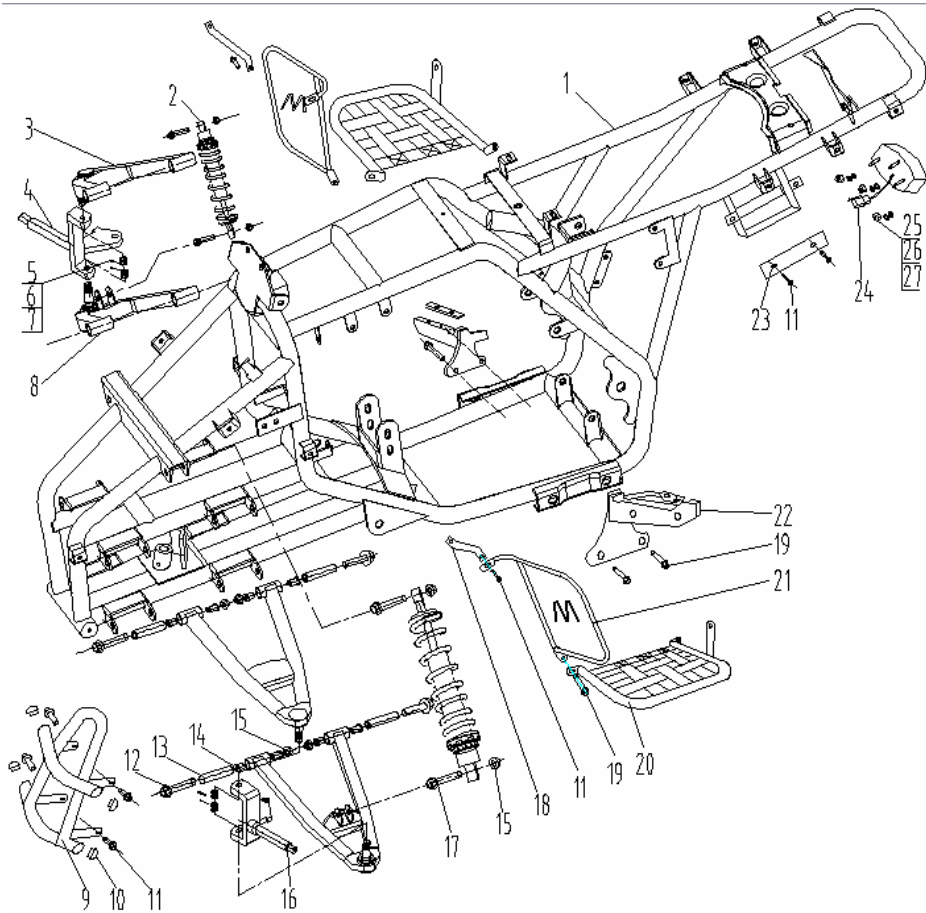

Seaseng Inc.
2019 Business Parkway
Ontaris, CA 91761

Parts Catalog
Frame Assembly
ATV74C (GA007-4C)

ATV DIAGRAM ANNUAL
PARTS CATALOG

Copyright 2007 Seaseng Inc.

1 CHASSIS

REF. No.	PART No.	DESCRIPTION	Q'TY
ATV74-1-1	MDL074-120000	Frame Comp.	1
ATV74-1-2	MDL074-540000	Front Shock Absorber (may choose)	2
ATV74-1-3	MDL074-141100	Upper Rocker Pin	2
ATV74-1-4	MDL074-531000	Steering Knuckle Pin (R)	1
ATV74-1-5	989300-140000	Washer	4
ATV74-1-6	929457-142000	Slotted Nut	4
ATV74-1-7	909100-250025	Cotter Pin	4
ATV74-1-8	MDL074-141200	Lower Rocker Pin	2
ATV74-1-9	MDL074-170000	Bumper (may choose)	1
ATV74-1-10	MDL074-861000	Stem	4
ATV74-1-11	915789-080016	Flange Bolt	6
ATV74-1-12	915789-101080	Flange Bolt	8
ATV74-1-13	MDL074-141110	Fork Axle Sheath	8
ATV74-1-14	MDL074-141120	Brace covering	16
ATV74-1-15	926187-101000	Flange Nut	12
ATV74-1-16	MDL074-532000	Steering Knuckle Pin (L)	1
ATV74-1-17	915789-101045	Flange Bolt	4
ATV74-1-18	MDL074-157000	Fender brace	2
ATV74-1-19	915789-121025	Flange Bolt	4
ATV74-1-20	MDL074-162000	Pedal protect	2
ATV74-1-21	MDL074-163000	dust brace	2
ATV74-1-22	MDL074-161000	Pedal brace	2
ATV74-1-23	MDL074-641000	battery plank	1
ATV74-1-24	MDL074-622000	Rear light	2
ATV74-1-25	989710-060000	Washer	9
ATV74-1-26	989300-060000	Washer	6
ATV74-1-27	926170-060000	Bolt	6