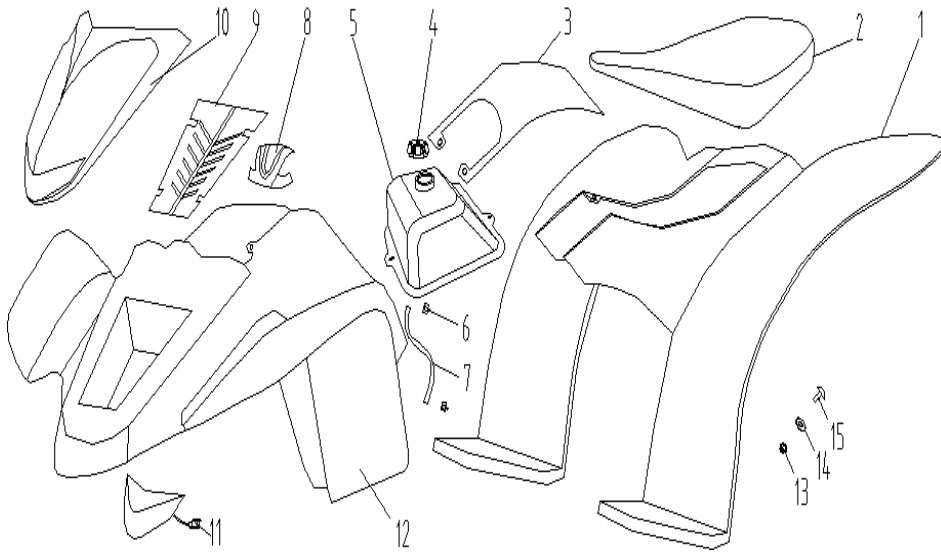

7 FENDER

REF. No.	PART No.	DESCRIPTION	Q'TY
ATV74-7-1	MDL074-721300	Rear Fender	1
ATV74-7-2	MDL074-710000	Seat	1
ATV74-7-3	MDL074-721800	Gas Tank Upside Panel	1
ATV74-7-4	MDL074-331200	Gas Tank Cap	1
ATV74-7-5	MDL074-331000	Gas Tank	1
ATV74-7-6	MDL074-760085	Hose Clamp	2
ATV74-7-7	MDL074-331100	Fuel Hose	1
ATV74-7-8	MDL074-721700	Instrument Cap	1
ATV74-7-9	MDL074-721400	Upside Panel	1
ATV74-7-10	MDL074-721100	Front Panel (may choose)	1
ATV74-7-11	MDL074-621000	Front Head Light	2
ATV74-7-12	MDL074-721200	Front Fender	1
ATV74-7-13	926177-060000	Nut	15
ATV74-7-14	MDL074-860618	Rubber Washer	15
ATV74-7-15	908180-060016	Screw	15