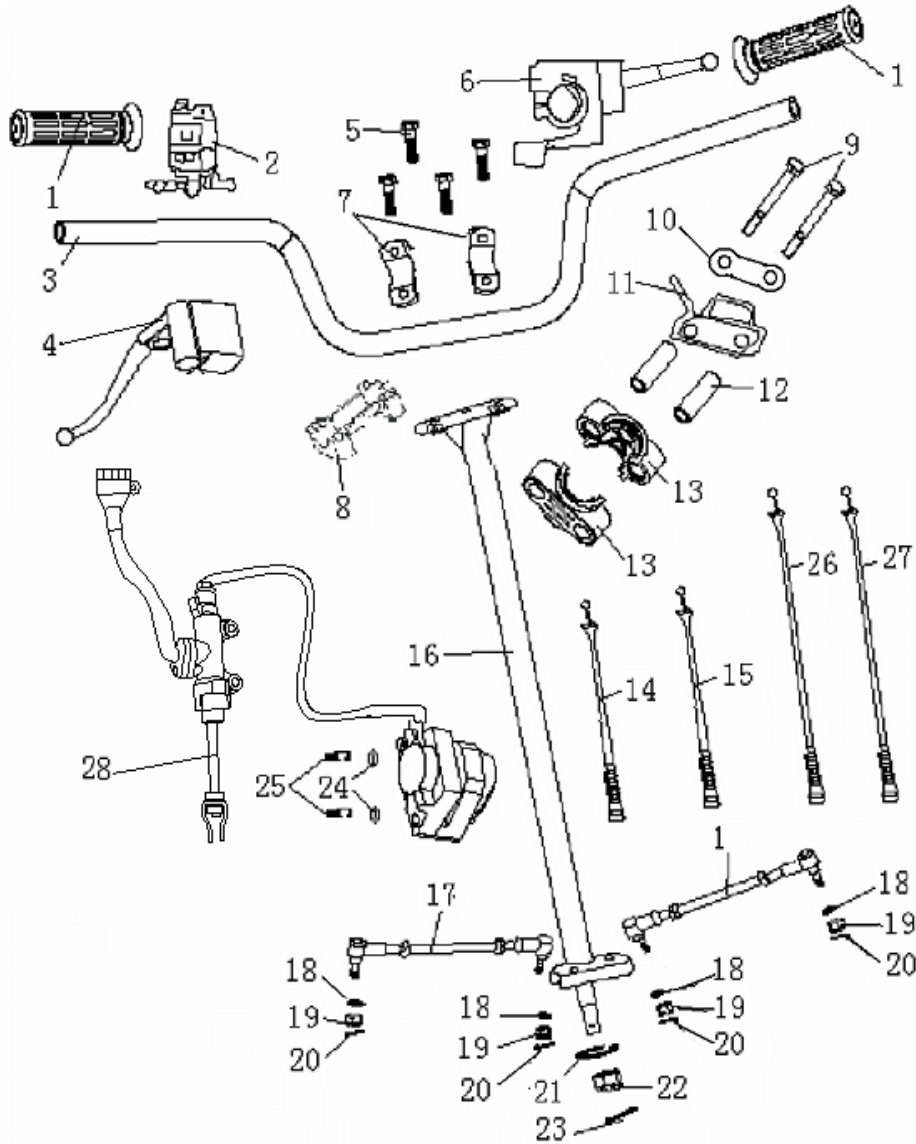

2 STEERONG PARTS

REF. No.	PART NO.	DESCRIPTION	Q'TY
ATV74-2-1	MDL074-572000	Flangle Bar Cap.	2
ATV74-2-2	MDL074-637000	Function Switch	1
ATV74-2-3	MDL074-571000	Flandle Bar	1
ATV74-2-4	MDL074-562000	Clutch handle	1
ATV74-2-5	915789-080050	Bolt	4
ATV74-2-6	MDL074-231000	Throttle Switch	1
ATV74-2-7	MDL074-571100	Handlebar Clamp Top	2
ATV74-2-8	MDL074-571200	Handlebar Clamp Bottom	1
ATV74-2-9	915782-080060	Bolt	2
ATV74-2-10	MDL074-572400	Stanch flske	1
ATV74-2-11	MDL074-572300	Wire Clamp	1
ATV74-2-12	MDL074-572200	Sleeve Bush	2
ATV74-2-13	MDL074-572100	Rubber Clamp	2
ATV74-2-14	MDL074-581000	Throttle Cable	1
ATV74-2-15	MDL074-582000	Choke Cable	1
ATV74-2-16	MDL074-130000	Steering Shaft Assy	1
ATV74-2-17	MDL074-576000	Steering Tie-rod	2
ATV74-2-18	989300-100000	washer	4
ATV74-2-19	929457-101000	Slotted Nut	4
ATV74-2-20	909100-250025	Cotter Pin	4
ATV74-2-21	989710-100000	Washer	1
ATV74-2-22	926187-101000	Flange Nut	1
ATV74-2-23	909100-250025	Cotter Pin	1
ATV74-2-24	989300-080000	Washer	2
ATV74-2-25	915789-080030	Flange Bolt	2
ATV74-2-26	MDL074-583000	Front Braking System Cable	2
ATV74-2-27	MDL074-584000	Clutch Cable	1
ATV74-2-28	MDL074-561000	Braking System	1