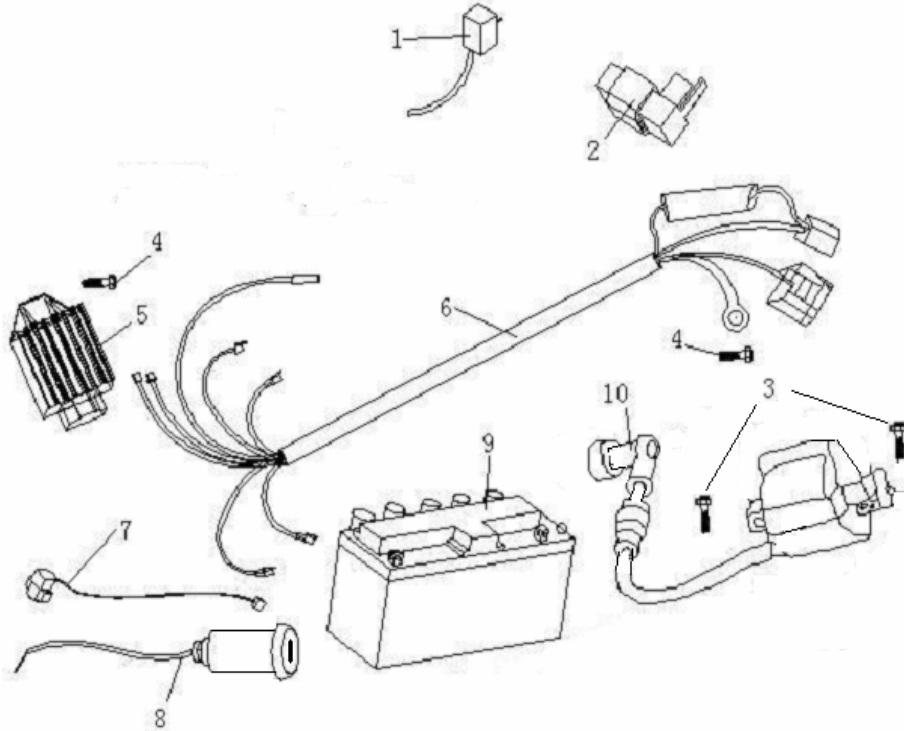

5 ELECTRIC HARDBESS

REF. No.	PART NO.	DESCRIPTION	Q'TY
ATV74-5-1	MDL074-639000	Charger (may choose)	1
ATV74-5-2	MDL074-634000	CDI	1
ATV74-5-3	915789-060020	Bolt	2
ATV74-5-4	915789-060016	Bolt	2
ATV74-5-5	MDL074-636000	Regulator	1
ATV74-5-6	MDL074-632000	Main Wire	1
ATV74-5-7	MDL074-635000	Relay	1
ATV74-5-8	MDL074-637000	Electrical Switch	1
ATV74-5-9	MDL074-631100	Battery	1
ATV74-5-10	MDL074-633000	Coil	1