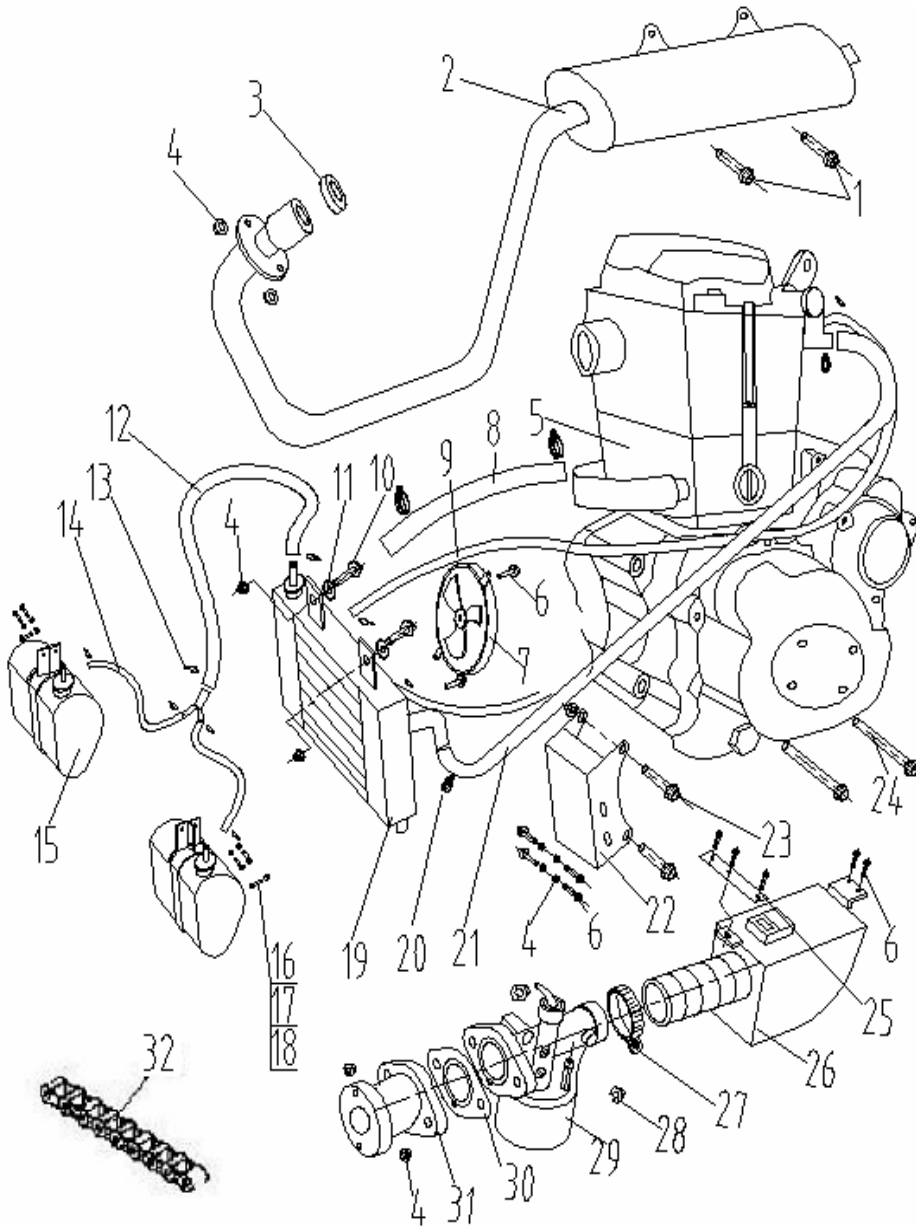

3 ENGINE

REF. No.	PART No.	DESCRIPTION	Q'TY
ATV74-3-1	915789-080025	Flange Bolt	2
ATV74-3-2	MDL074-311000	Exhaust Pipe	1
ATV74-3-3	MDL074-312000	exhaust sealing	1
ATV74-3-4	926187-060000	Flange Lock Nut	4
ATV74-3-5	MDL074-200000	Engine	1
ATV74-3-6	915789-060016	Bolt	9
ATV74-3-7	MDL074-271200	Fan	1
ATV74-3-8	MDL074-272100	pipe	1
ATV74-3-9	MDL074-272300	pipe	1
ATV74-3-10	915789-060020	Bolt	4
ATV74-3-11	MDL074-860618	Rubber Washer	4
ATV74-3-12	MDL074-272400	pipe	1
ATV74-3-13	MDL074-760085	Hose Clamp	8
ATV74-3-14	MDL074-272500	pipe	1
ATV74-3-15	MDL074-273000	water bottle	2
ATV74-3-16	908230-060016	Bolt	6
ATV74-3-17	989710-060000	washer	4
ATV74-3-18	926171-060000	Nut	2
ATV74-3-19	MDL074-271100	water tank	1
ATV74-3-20	MDL074-760016	Hose Clamp	4
ATV74-3-21	MDL074-272200	pipe	1
ATV74-3-22	MDL074-152000	Engine Complete Connect Shelf	1
ATV74-3-23	915789-080090	Bolt	2
ATV74-3-24	915789-080115	Bolt	2
ATV74-3-25	MDL074-153000	Air-cleaner plate	1
ATV74-3-26	MDL074-321000	Air-cleaner	1
ATV74-3-27	MDL074-322000	Air-cleaner Clamp	1
ATV74-3-28	926187-060000	Nut	2
ATV74-3-29	MDL074-281000	Carburetor	1
ATV74-3-30	MDL074-231000	Bakelite Washer	1
ATV74-3-31	MDL074-232000	Joint Carburetor	1
ATV74-3-32	530-1-90	Chain	1